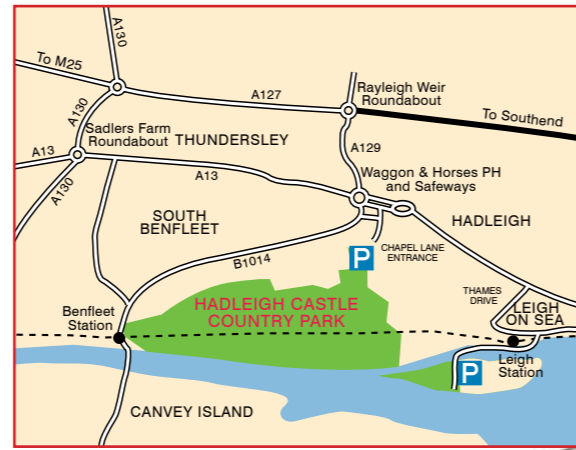

# Hadleigh Castle Country Park

**Healthy Life Essex**  
[www.HealthyLifeEssex.co.uk](http://www.HealthyLifeEssex.co.uk)

The Roundhouse

**KEY**

- ..... Public footpath
- ..... Path
- ..... Horse & cycle ride
- Cycleway
- ..... Public bridleway
- P** Parking
- PA** Picnic Area
- i** Information
- WC** Toilets with disabled access
- PH** Public House
- V** Viewpoint
- R** Refreshments
- RB** Rare Breeds Centre

Hadleigh Castle Country Park is jointly owned by Essex County Council, Southend-on-Sea Borough Council and Castle Point Borough Council. It is managed by Essex County Council Ranger Service.

Two Tree Island Nature Reserve is managed by the Essex Wildlife Trust on behalf of Southend-on-Sea Borough Council