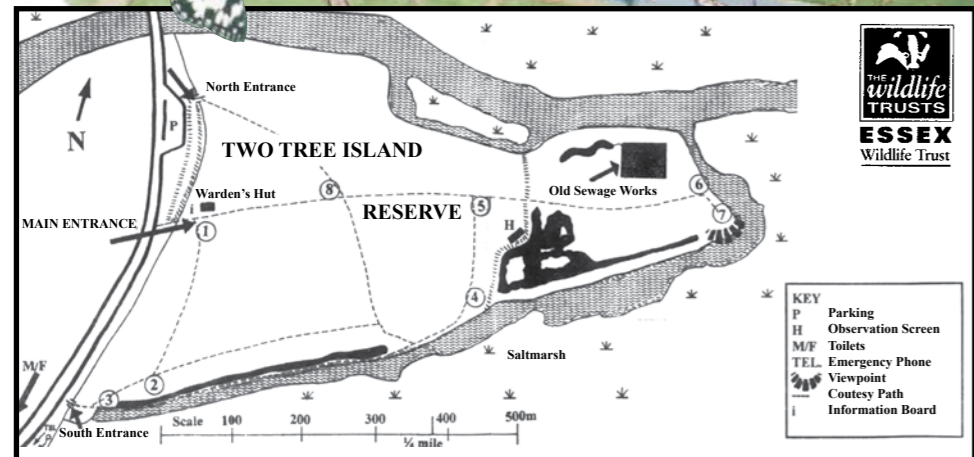

# Hadleigh Castle Country Park

**Healthy Life Essex**  
[www.HealthyLifeEssex.co.uk](http://www.HealthyLifeEssex.co.uk)

The Roundhouse

**KEY**

- ..... Public footpath
- ..... Path
- ..... Horse & cycle ride
- Cycleway
- ..... Public bridleway
- P** Parking
- PA** Picnic Area
- i** Information
- WC** Toilets with disabled access
- PH** Public House
- V** Viewpoint
- R** Refreshments
- RB** Rare Breeds Centre

Hadleigh Castle Country Park is jointly owned by Essex County Council, Southend-on-Sea Borough Council and Castle Point Borough Council. It is managed by Essex County Council Ranger Service.

Two Tree Island Nature Reserve is managed by the Essex Wildlife Trust on behalf of Southend-on-Sea Borough Council